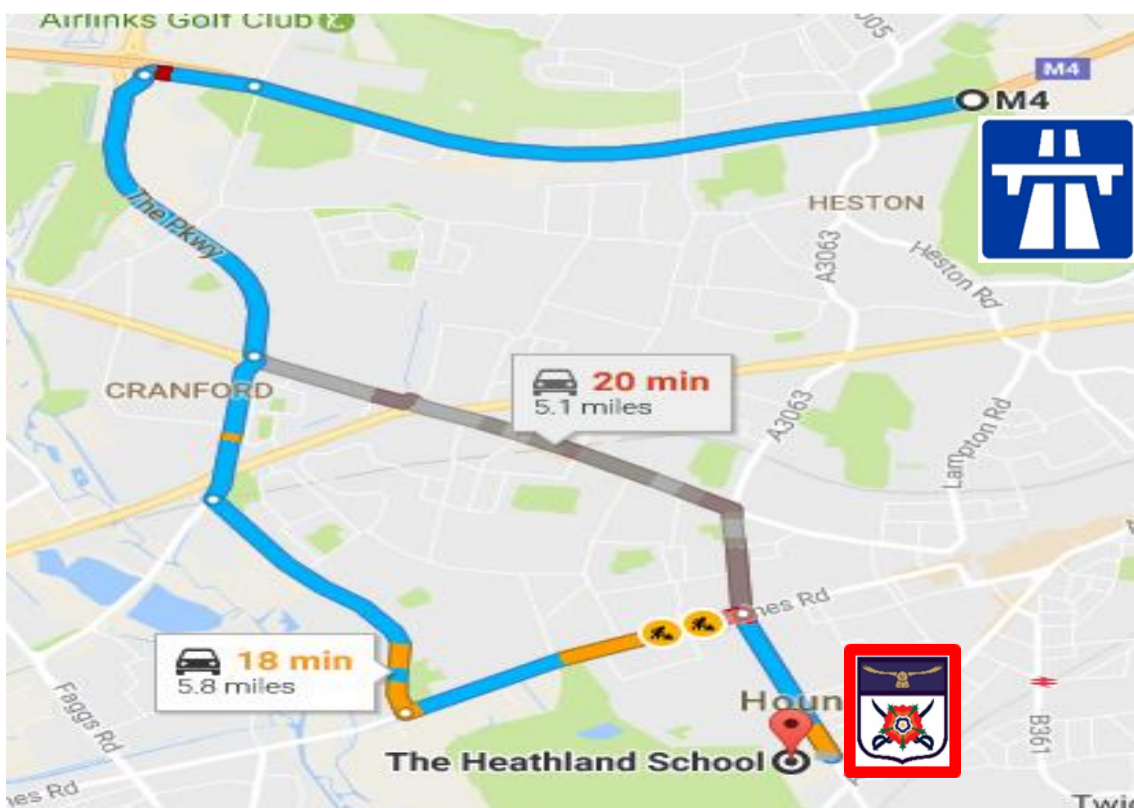

**Via London Underground
 (Hounslow East Station, Piccadilly Line)**

- There are three very frequent buses to the Heathland School outside Hounslow East Underground Station (111, 110 and H28)
- Average bus journey time from the station:

12-15 minutes

Via National Rail (Hounslow Railway Station, Southwest Trains)

- The Heathland School is approximately

13-15 minutes walk
 from Hounslow Railway Station

Via M4

- The Heathland School is approximately

12-18 minutes drive
 from M4