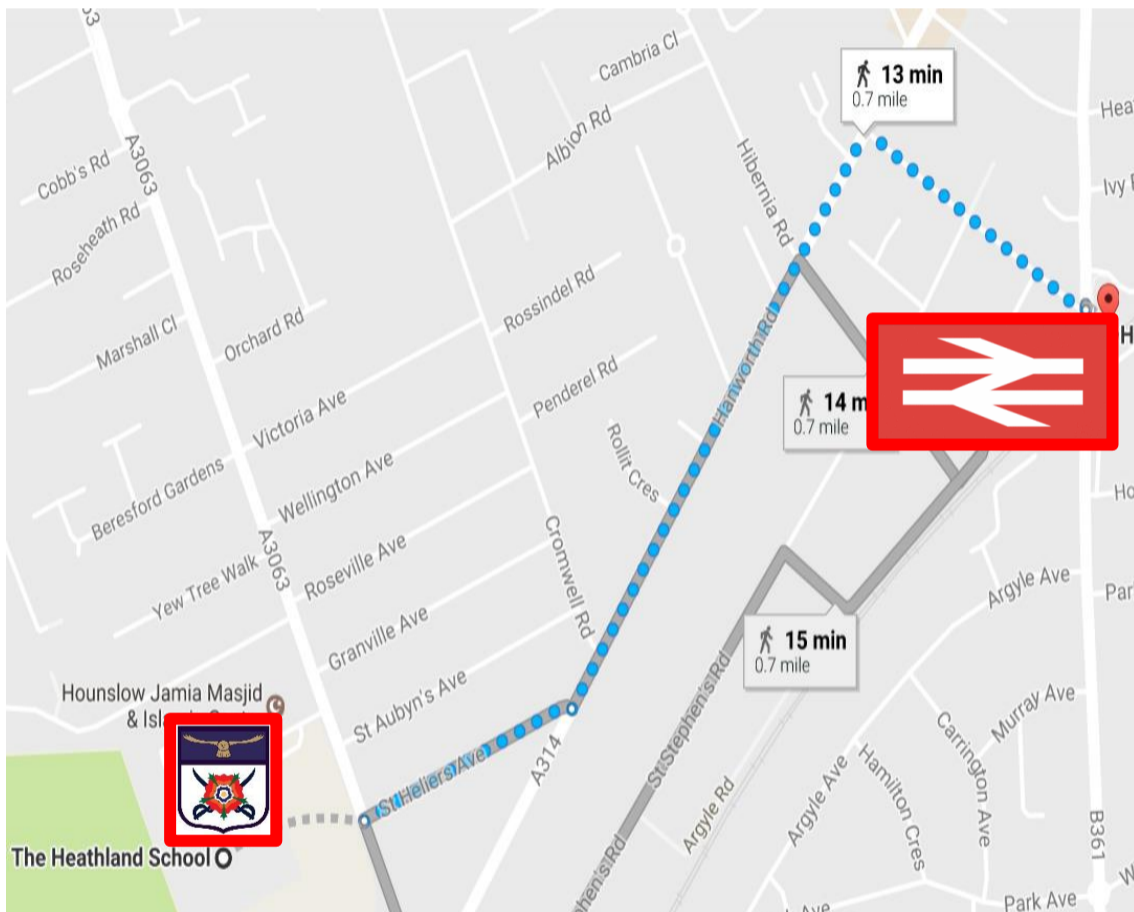

**Via London Underground
 (Hounslow East Station, Piccadilly Line)**

- There are three very frequent buses to the Heathland School outside Hounslow East Underground Station (111, 110 and H28)
- Average bus journey time from the station:

12-15 minutes

Via National Rail (Hounslow Railway Station, Southwest Trains)

- The Heathland School is approximately

13-15 minutes walk
 from Hounslow Railway Station

Via M4

- The Heathland School is approximately

12-18 minutes drive
 from M4